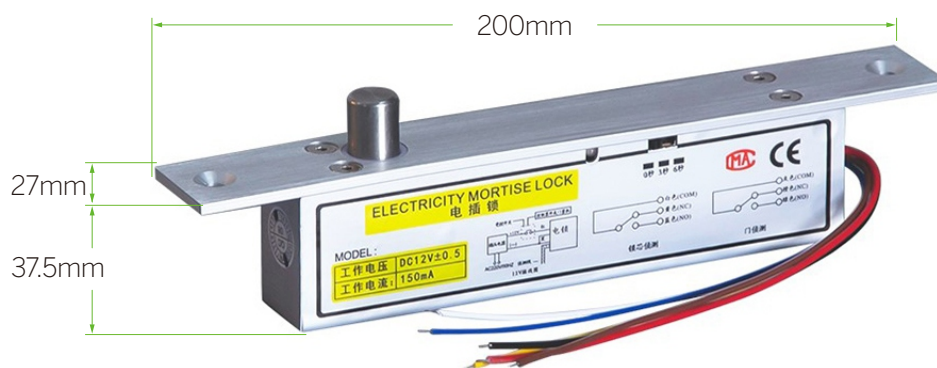

Dimension(mm)

S4A Industrial Co., Limited

Address: 6th Floor, Haotai Industrial Zone, Minzhi road,
Longhua District, Shenzhen. CN 518131

Tel: +86 755 29450011

www.s4a-access.com / Email: sales@s4a-access.com
Mob/Whatsapp/Wechat/Viber: +86 134 1050 0721